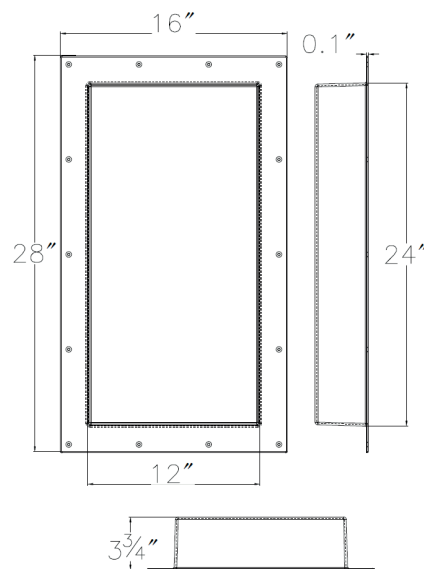

Customize easily your shower design with our ready-to-tile ABS niches. As easy to install as they are functional, they ensure a waterproof installation and are offered in 4 practical sizes.

READY TO TILE NICHE

16" x 28" x 3 3/4"
406mm x 711mm x 95mm

ABS niche : AN16280409
Box #1 :
16 1/4" x 28 1/4" x 4" , 3.8 lbs
413mm x 718mm x 102mm , 1.7 kg
Total number of box : 1

FEATURES

- Easy installation
- Possibility of 4 different format
- Made of durable ABS
- Protects your wall
- Less sealing needed
- Finishing lip
- Great depth for personal storage
- Integrated drip slope
- Waterproof material
- Ready to tile

The dimensions are subject to manufacturer's tolerance and may change without notice.

www.novodrain.ca